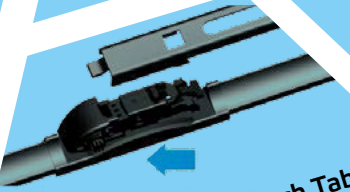

UNI FLAT

Adapters

Side pin
5 x 22 mm

Bayonet
9 x 4 mm

Side pin
5 x 17 mm

U-Hook
8,7 x 7 mm
9 x 11 mm

Push Button
19 mm

Pinch Tab
15 mm