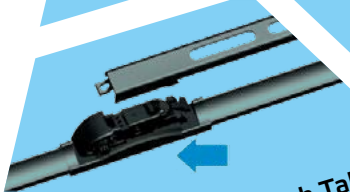

UNI FLAT

Adapters

Side pin
5 x 22 mm

Bayonet
9 x 4 mm

Side pin
5 x 17 mm

U-Hook
8,7 x 7 mm
9 x 11 mm

Push Button
19 mm

Pinch Tab
15 mm